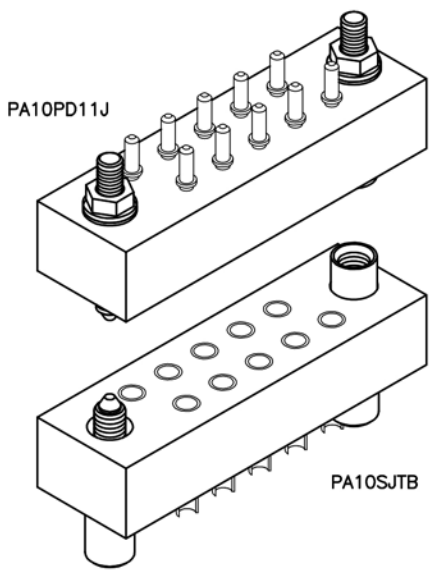

MISC. CONNECTORS Power Cable to Chassis

.225"
PA - PA
10 Contacts

SEE OPPOSITE PAGE FOR 10 POSITION RIGHT ANGLE PLUG CONFIGURATION.