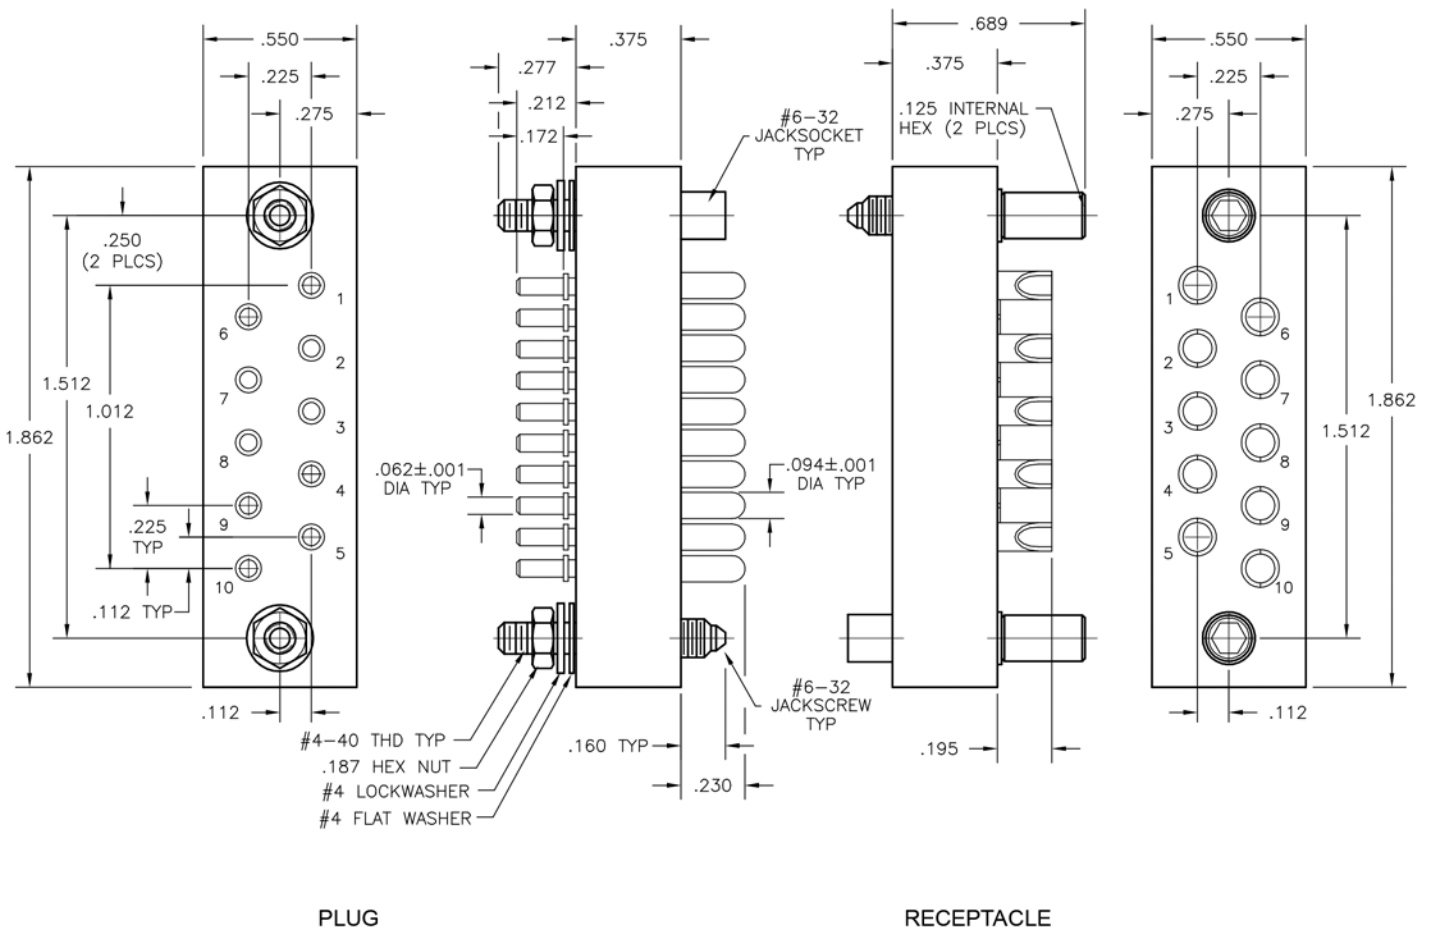

MISC. CONNECTORS Power Cable to Chassis

.225"
PA - PA
10 Contacts

SEE OPPOSITE PAGE FOR 10 POSITION RIGHT ANGLE PLUG CONFIGURATION.