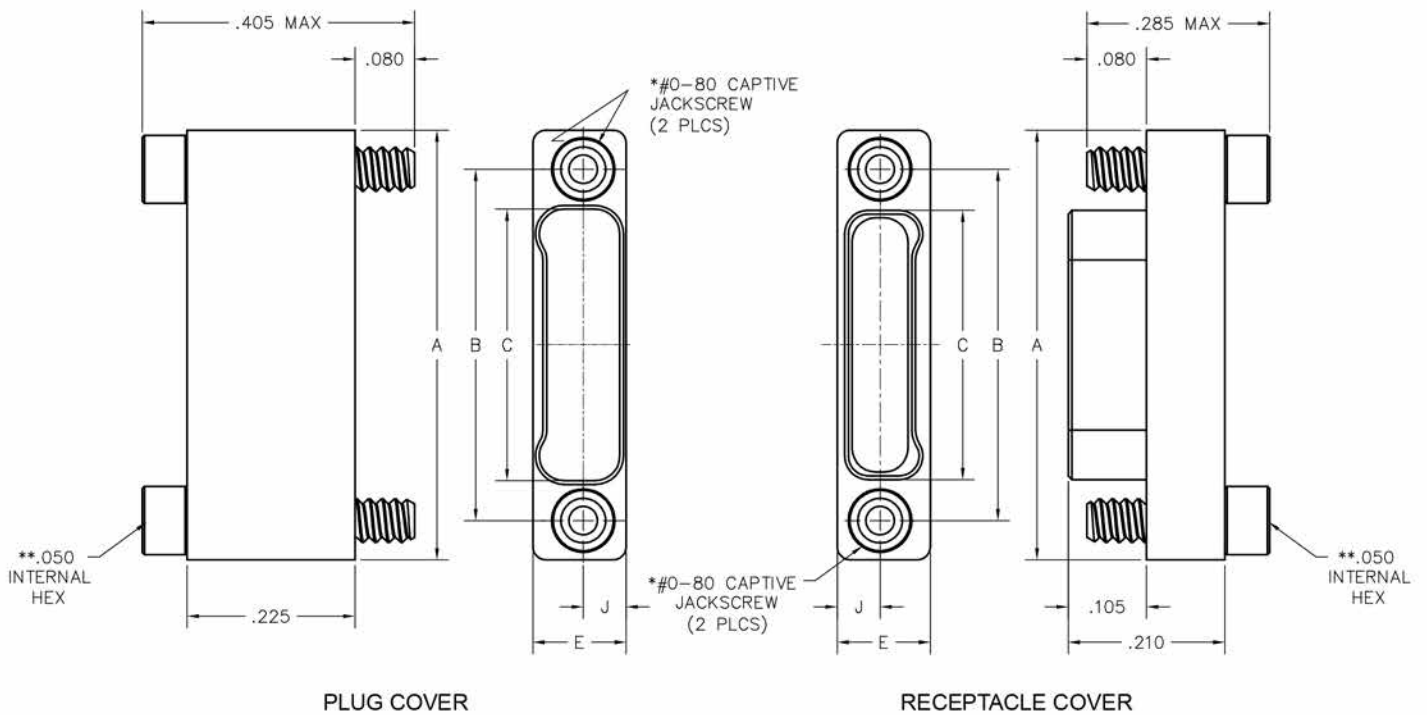

TWO ROW - DUST COVER

ND

0.025" | 9 THROUGH 91 CONTACTS

ND-2P2-025-JC
(METAL)

ND-2R2-025-TH
(METAL)

SIZE	DIMENSIONS						*HARDWARE
	A	B	C		E	J	
			PLUG	RCPT			
9	.375	.270	.163	.160	.125	.0575	#0-80 THREAD
15	.450	.345	.238	.235			
21	.525	.420	.313	.310			
25	.575	.470	.363	.360			
31	.650	.545	.438	.435			
37	.725	.620	.513	.510			
51	.900	.795	.688	.685			
65	1.075	.970	.863	.860			
69	1.125	1.020	.913	.910	.150	.0700	#2-56 THREAD
85	1.377	1.246	1.113	1.110			
91	1.452	1.321	1.188	1.185			

* = #2-56 UNC THREAD ON 85, 91 POSITION CONNECTORS.
 ** = 1/16" HEX ON 85 POSITION CONNECTORS. HEX MEASUREMENTS TAKEN ACROSS THE FLATS.